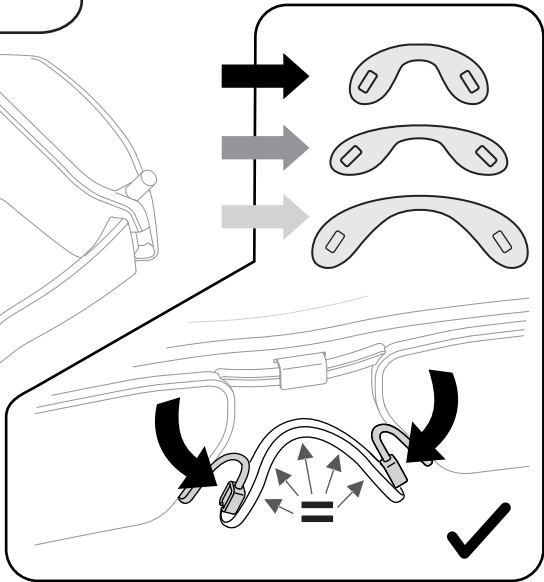

SMART FRAME | RO BT-200

3

4

Smart Frames is a product of Rochester Optical. Patent Pending.