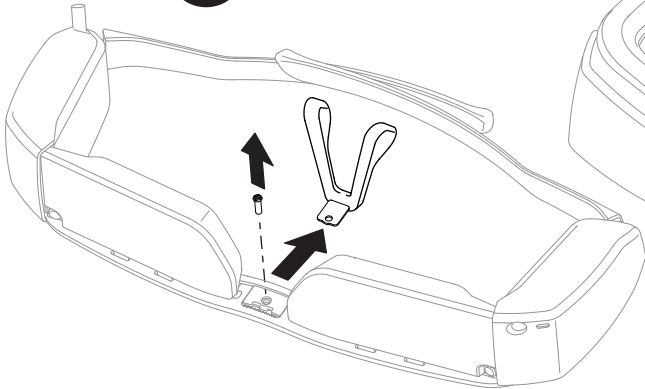

# SMART FRAME | RO BT-200

2

1

Smart Frames is a product of Rochester Optical. Patent Pending.