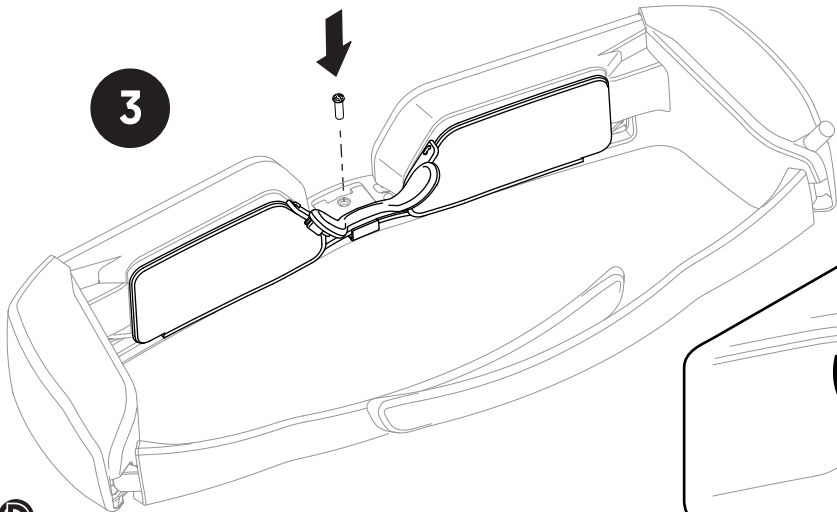

SMART FRAME | RO BT-200

3