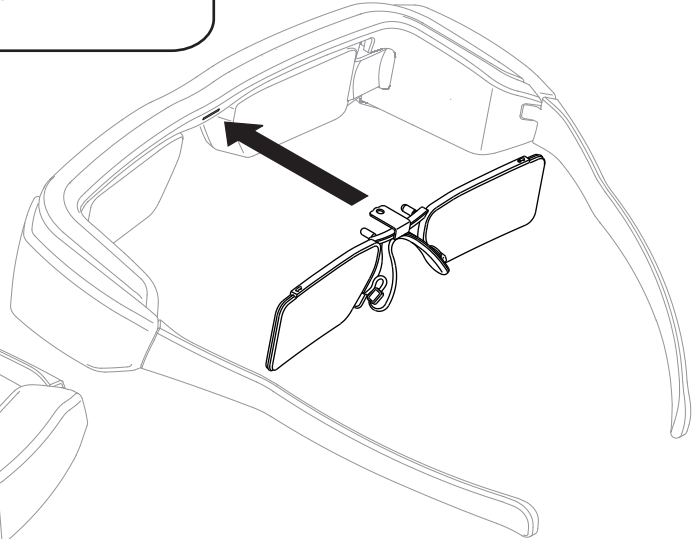

# SMART FRAME | RO BT-200

2

1

Smart Frames is a product of Rochester Optical. Patent Pending.